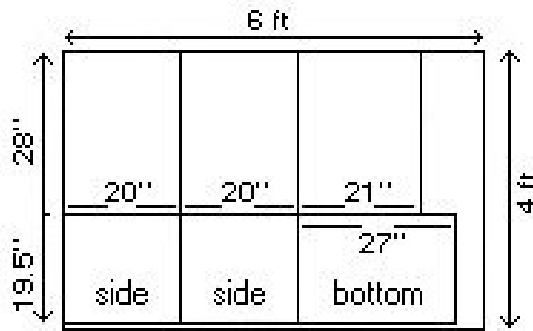

Plywood Cutting Diagram