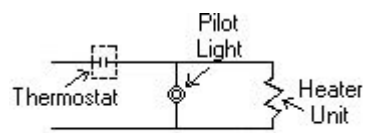

* electrification kit composed of wafer thermostat with duplex outlet, pilot light, service cord, and 160-watt flexible glass-covered heating element.

End View

Plywood Cutting Diagram

Schematic Wiring Diagram