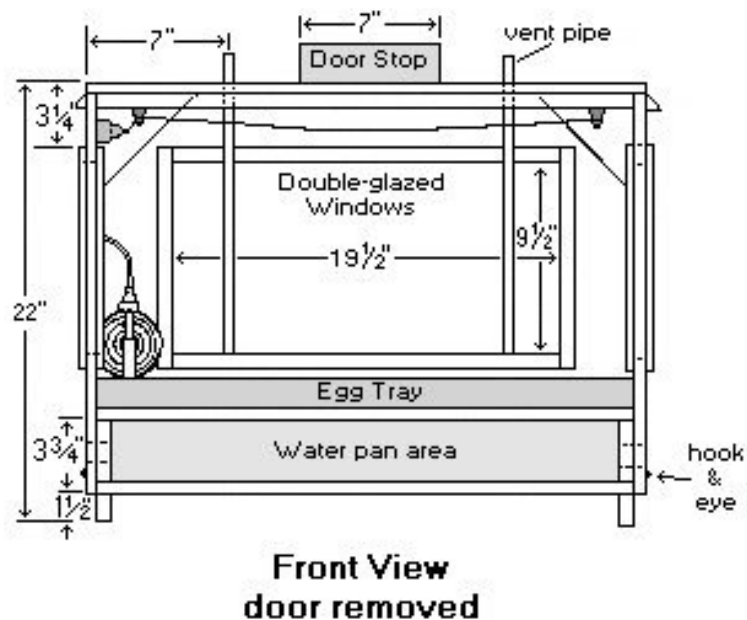

Bill of Materials

1 pc	1/2"x4'x6' A-C Exterior Plywood
5 pcs	3/8"x3/4"x8' Pine
1 pc	3/4"x1 1/2"x13' Pine
1 pc	3/4"x3 1/4"x4' Pine
1 pc	1/2"x3/4"x8' Pine
1 pc	1/2"x18"x27" rigid insulation board
1 pc	18"x27" heavy duty aluminum foil
1 pc	1/2"x30" semi-rigid plastic pipe
4 pcs	10"x20" single strength window glass
4 pcs	10"x14" single strength window glass
2	1 1/2" round wooden drawer pulls
2	metal drawer pulls (cup type)
2	2" hooks with eyes
1 pc	8' felt weatherstripping 1/4"x1/2"
1 pc	20"x27" - 1/4" hardware cloth
2	vent covers - sheet metal
1	incubator electrification kit *
1	attachment plug
2'	No. 18-2 flexible service cord
1	duplex outlet for surface mounting
10	small porcelain knobs for heating element
1 pr	4"x1" flat hinges
1	water pan - minimum 360 sq. in.
1 pc	1/8"x16 1/2' steel rod
1 pc	3/16"x8' steel rod
	Assorted nails and screws
	Waterproof wood glue

* electrification kit composed of wafer thermostat with duplex outlet, pilot light, service cord, and 160-watt flexible glass-covered heating element.