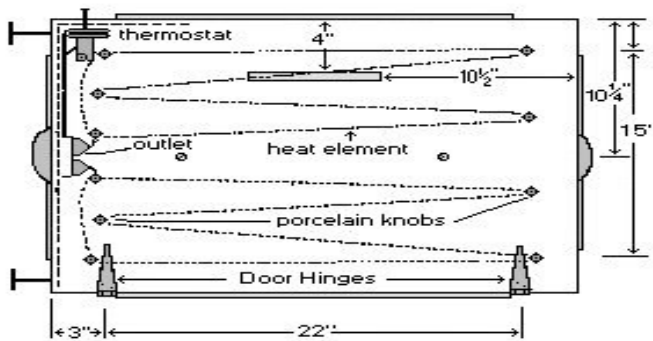

Bill of Materials

1 pc	1/2"x4'x6' A-C Exterior Plywood
5 pcs	3/8"x3/4"x8' Pine
1 pc	3/4"x1 1/2"x13' Pine
1 pc	3/4"x3 1/4"x4' Pine
1 pc	1/2"x3/4"x8' Pine
1 pc	1/2"x18"x27" rigid insulation board
1 pc	18"x27" heavy duty aluminum foil
1 pc	1/2"x30" semi-rigid plastic pipe
4 pcs	10"x20" single strength window glass
4 pcs	10"x14" single strength window glass
2	1 1/2" round wooden drawer pulls
2	metal drawer pulls (cup type)
2	2" hooks with eyes
1 pc	8' felt weatherstripping 1/4"x1/2"
1 pc	20"x27" - 1/4" hardware cloth
2	vent covers - sheet metal
1	incubator electrification kit *
1	attachment plug
2'	No. 18-2 flexible service cord
1	duplex outlet for surface mounting
10	small porcelain knobs for heating element
1 pr	4"x1" flat hinges
1	water pan - minimum 360 sq. in.
1 pc	1/8"x16 1/2' steel rod
1 pc	3/16"x8' steel rod
	Assorted nails and screws
	Waterproof wood glue

* electrification kit composed of wafer thermostat with duplex outlet, pilot light, service cord, and 160-watt flexible glass-covered heating element.

End View

Plywood Cutting Diagram

Schematic Wiring Diagram